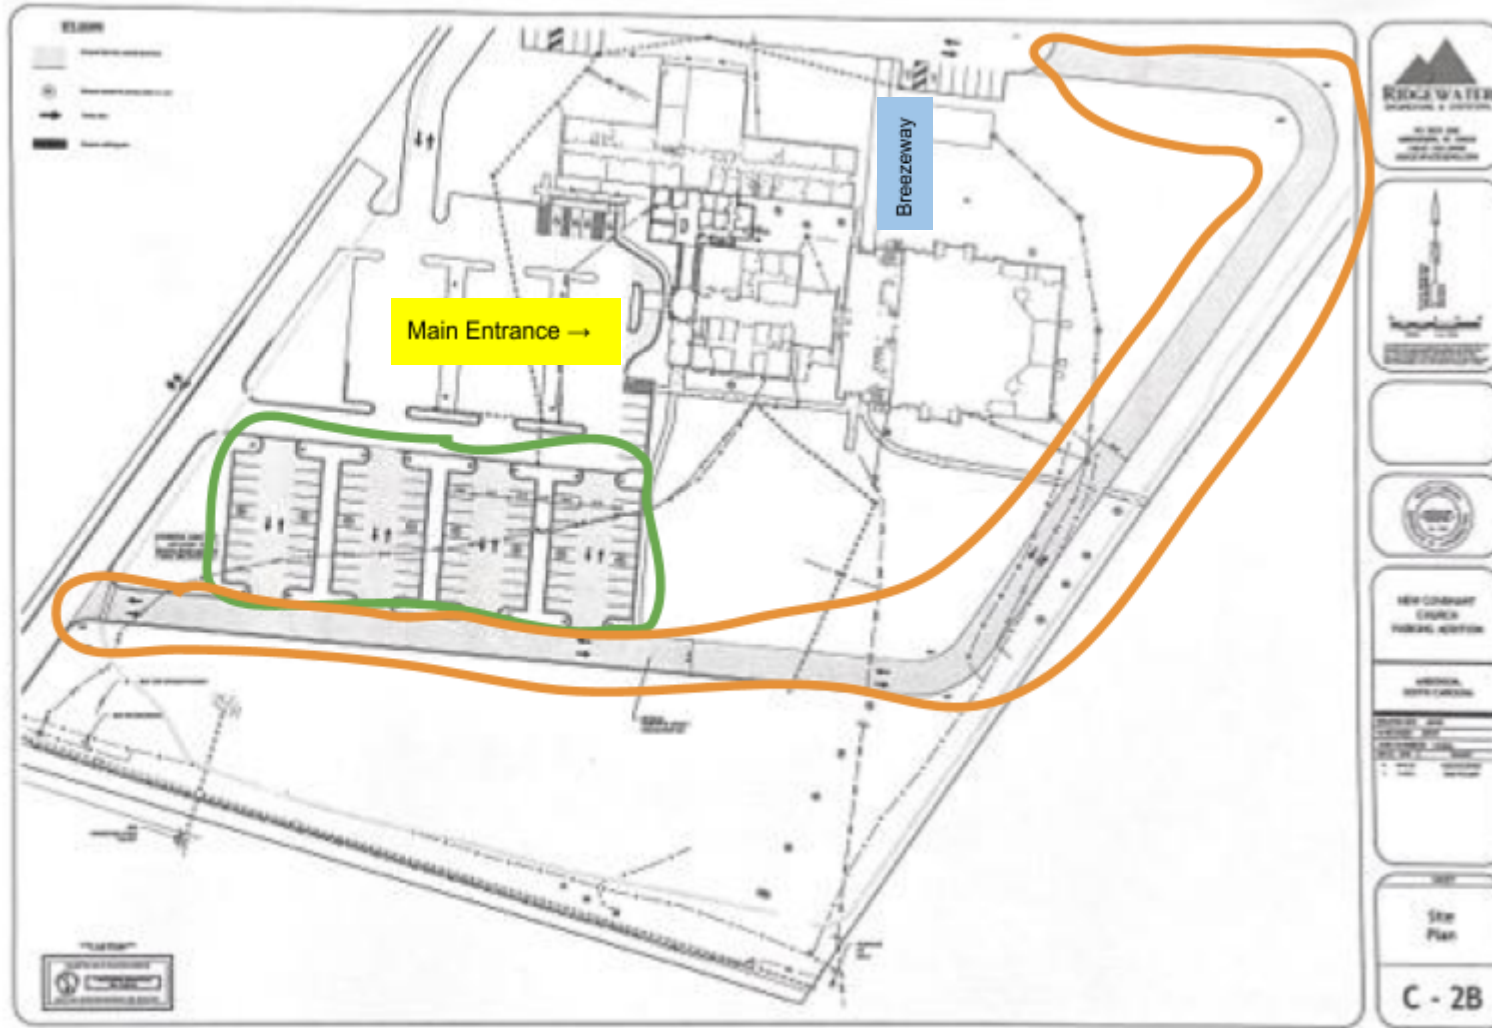

IMAGE #1 - New Enclosed Hallway (GREEN) & Admin Connector (ORANGE)

IMAGE #2 - New Enclosed Hallway Under Construction

IMAGE #3 - New Admin Connector

SIMPSON ROAD

IMAGE #4 - New Reception Area (ORANGE)

- Breakroom, Conference, Copy Room, (GREEN) & Faculty Bathrooms (BLUE)

IMAGE #5 - New Reception Area

IMAGE #6 - Down New Hallway with Admin Offices to Left

IMAGE #7 - New Parking Spaces (GREEN) & New Drop off Road Loop (ORANGE) *Date TBD

SIMPSON ROAD